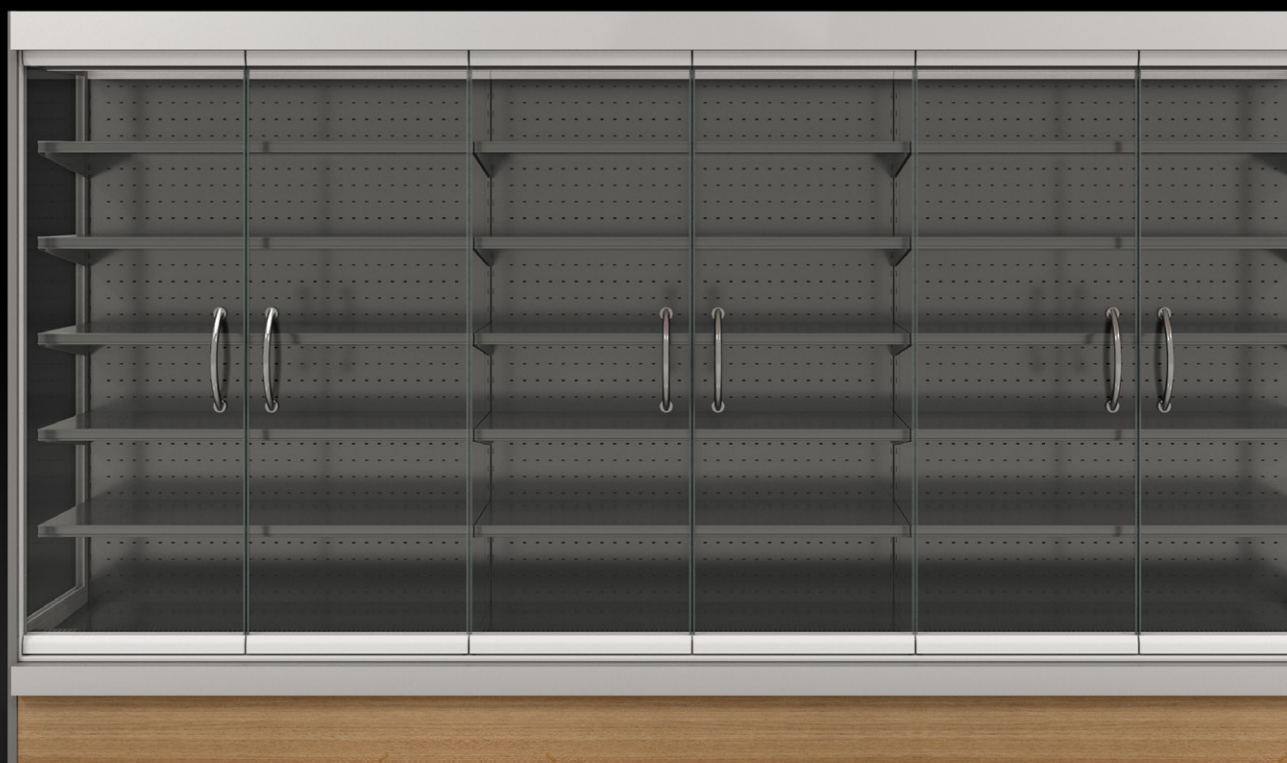

www.aisberg.com

«Aisberg» Ltd.
3, Ovidiopolskaya doroga
Odessa, 65036, Ukraine
Ph./fax: +38 (0482) 32-35-28,
+38 (0482) 32-35-29
aisberg@aisberg.od.ua

EFFECTIVE TRADE TECHNOLOGIES